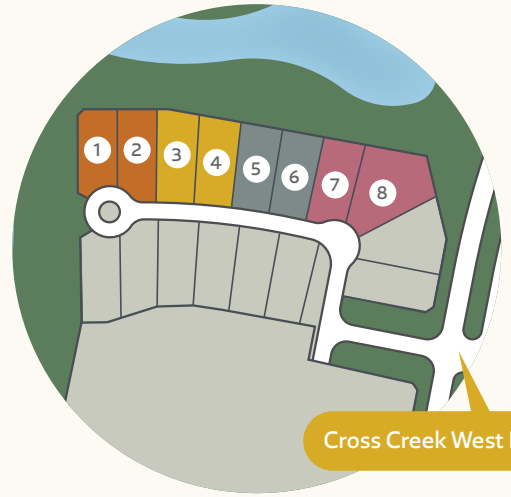

Model Home PARK

Cross Creek West Blvd.

 **Visit Us** 4803 Garden Crest Lane . Fulshear, TX 77441

45' Homesites

01

Perry Homes
From the \$400s
832-982-0830

02

Westin Homes
From the \$430s
281-994-7620